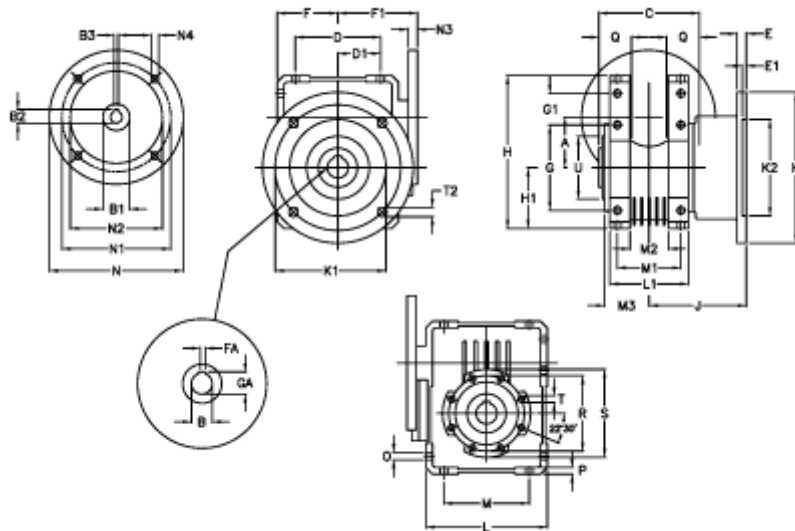

Article number: 392207501043536

Description: Worm Gear with Torque Limiter
W75 L2-UF-10-P90B5

Measures

A = 75.00	E = 12	H = 220.5	M = 126	N4 = 11,5	U = 90
B = 30	E1 = 5	H1 = 87.0	M1 = 82	O = 10.5	
B1 E7 = 24	F = 87	J = 111.0	M2 = 44	P = 9	
B2 = 27.3	F1 = 112	K = 200	M3 = 59	Q = 40	
B3 H9 = 8	FA = 8	K1 = 165	N = 200	R = 110	
C = 127	G = 126	K2 = 130	N1 = 165	S = 125	
D = 109.5	G1 = 46.5	L = 174	N2 = 130	T = M8x14	
D1 = 46.5	GA = 33.3	L1 = 104	N3 = 12.0	T2 = 12.5	